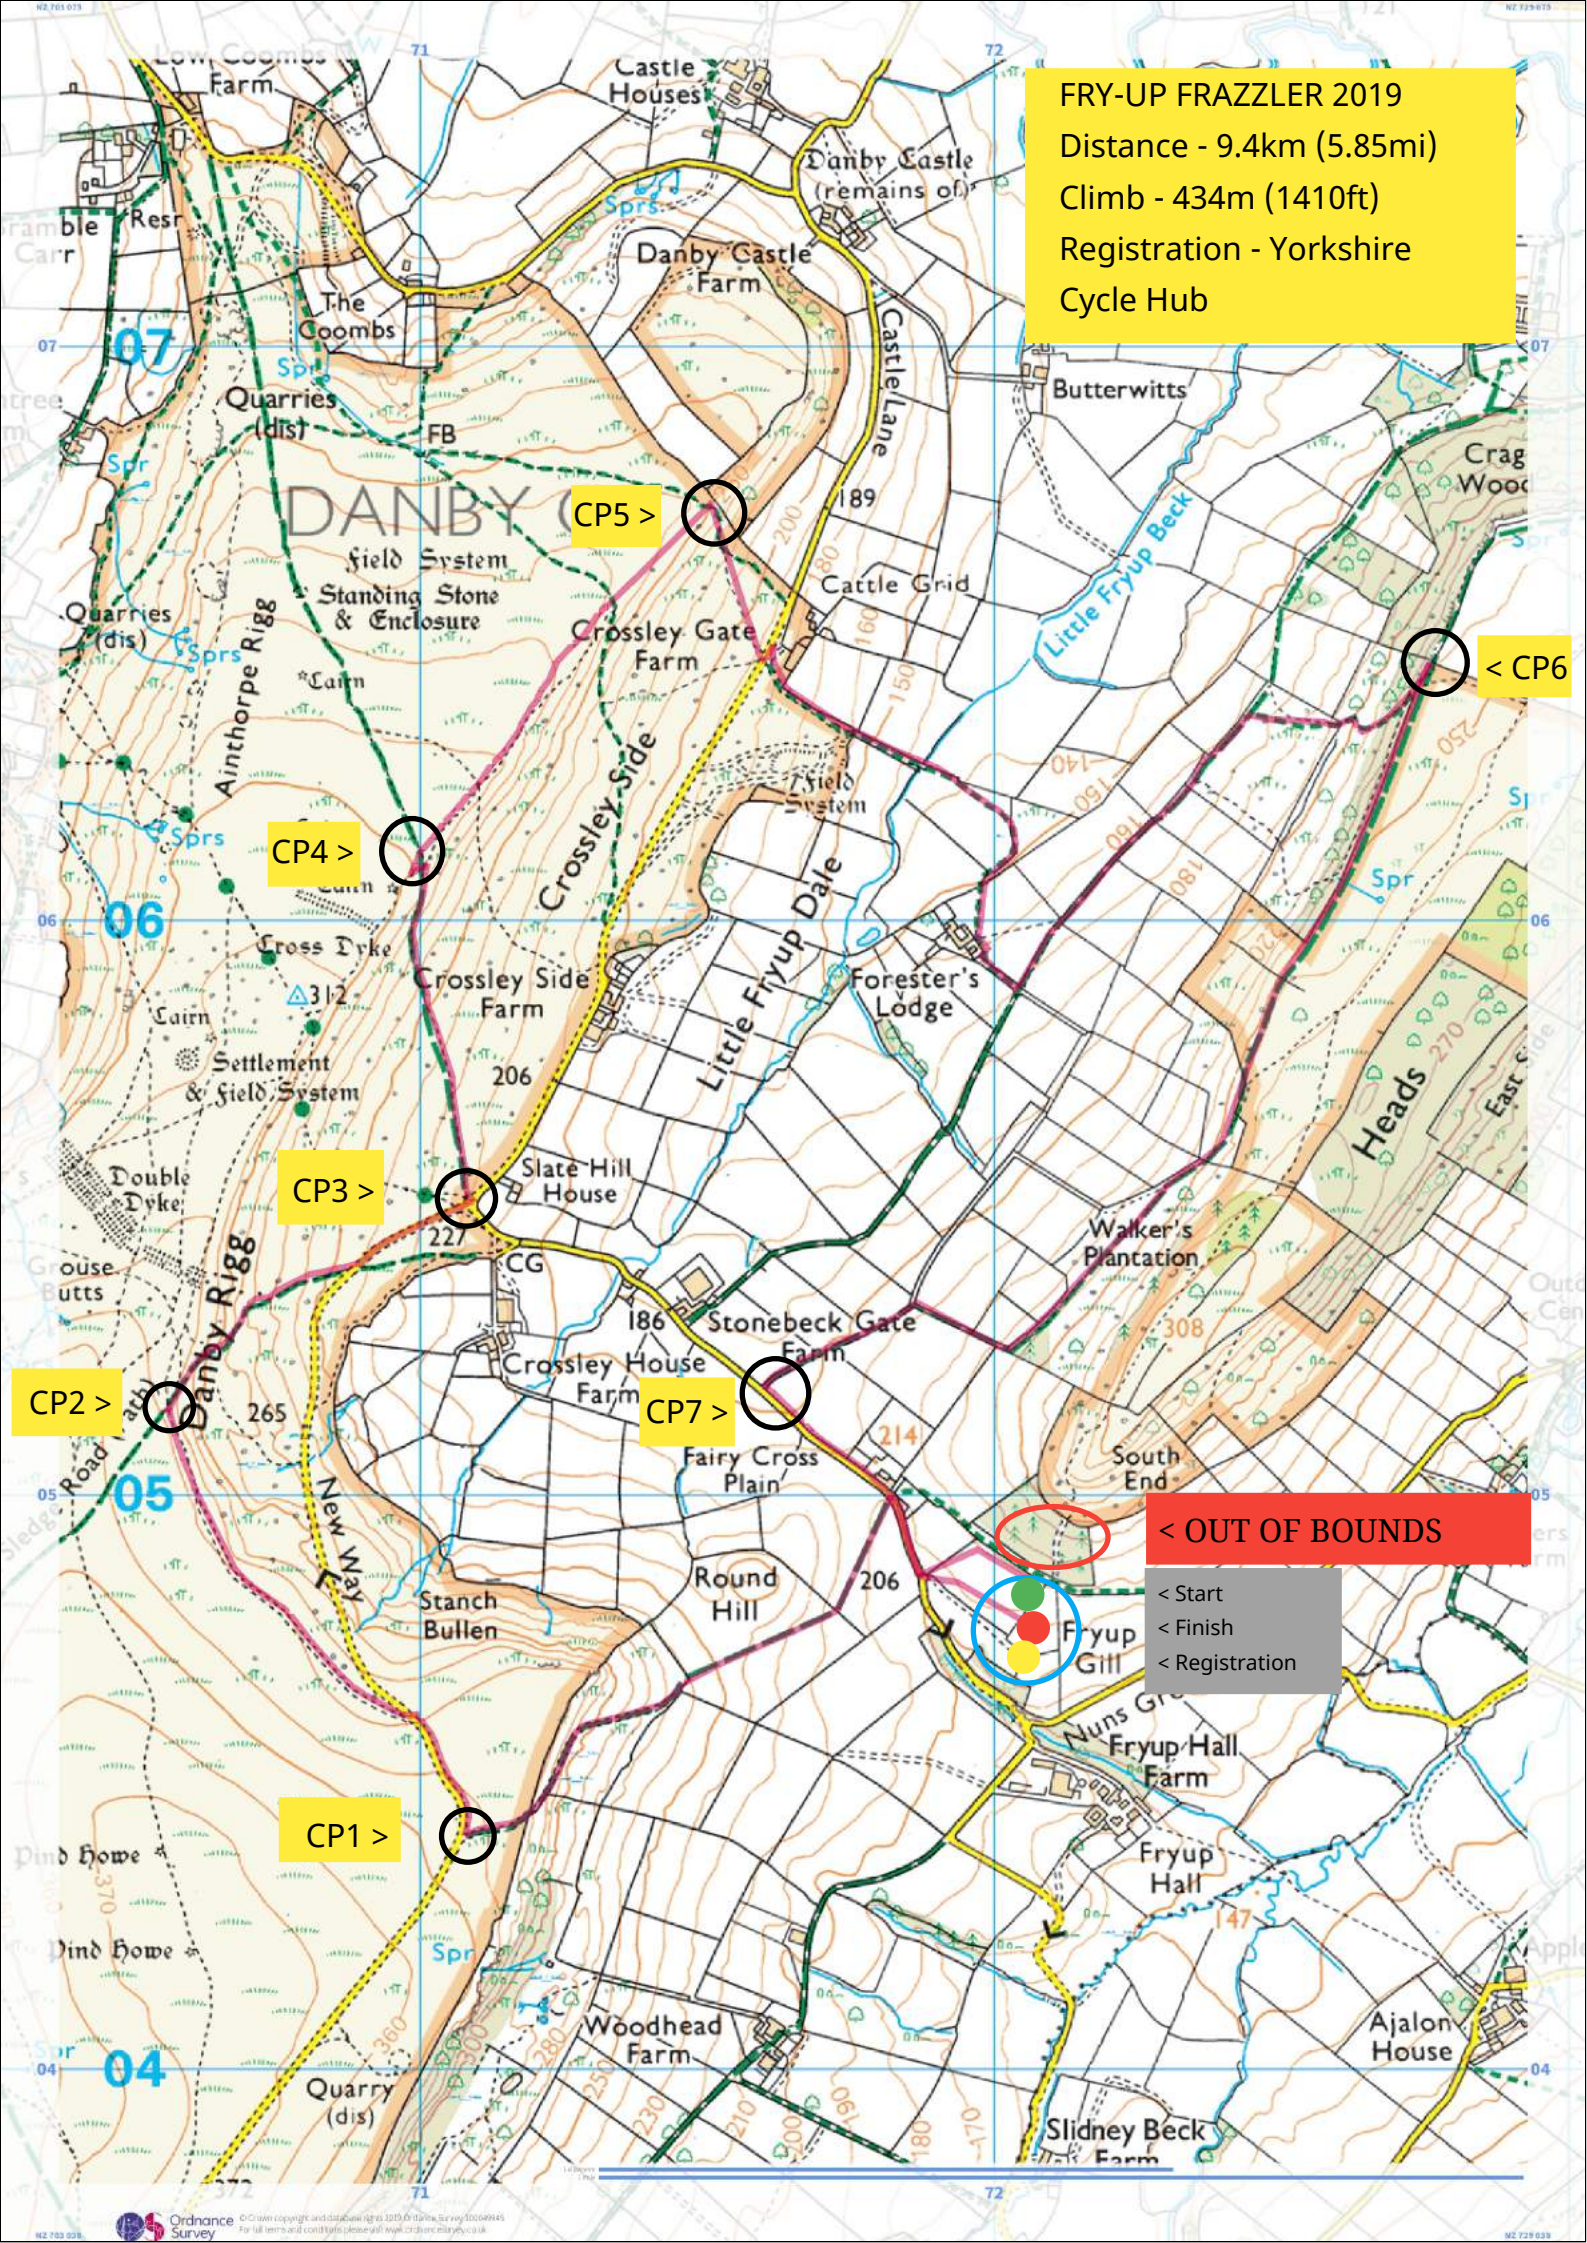

FRY-UP FRAZZLER 2019
Distance - 9.4km (5.85mi)
Climb - 434m (1410ft)
Registration - Yorkshire
Cycle Hub

< OUT OF BOUNDS

< Start
< Finish
< Registration